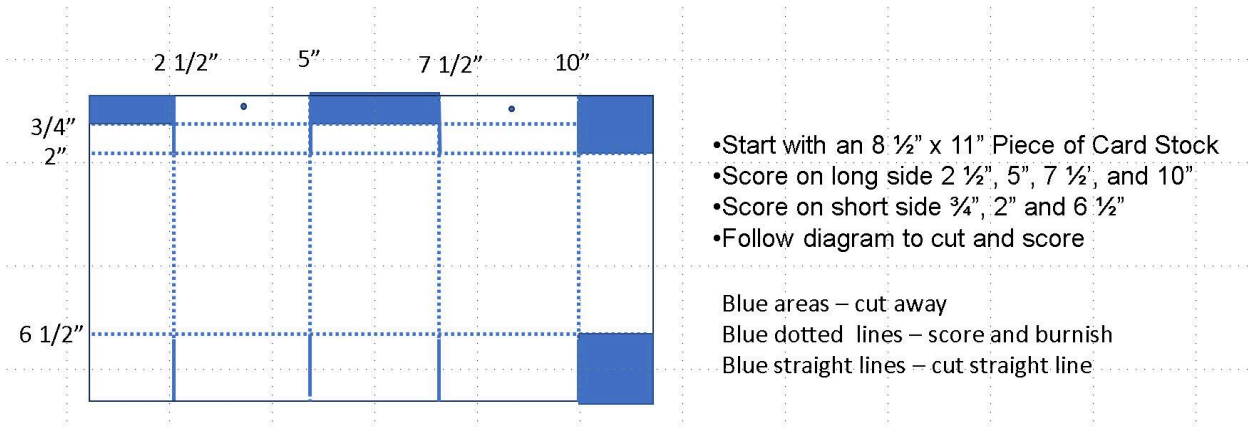

- b. Close up the bottom tabs
- c. Create a milk carton enclosure at the top to test it out
9. Decorate the sides, bottom and top of box.
10. Place your gift inside before adding ribbon. Add ribbon and tie a bow to close.
11. Create a cute Tag and hang it off the ribbon.

Product List

- Adoring Hearts Bundle (English) [162570] $53.00
- Most Adored 12" X 12" (30.5 X 30.5 Cm) Specialty Designer Series Paper [162976] $16.50
- Bubble Bath 8 1/2" X 11" Cardstock [161718] $10.00
- Basic White 8 1/2" X 11" Cardstock [159276] $10.50
- Sweet Sorbet 8 1/2" X 11" Cardstock [159268] $10.00
- Sweet Sorbet Classic Stampin' Pad [159216] $9.00
- Sweet Sorbet 1/4" (6.4 Mm) Bordered Ribbon [162558] $8.00
- White 3/8" (1 Cm) Glittered Organdy Ribbon [156408] $8.50
- Rhinestone Basic Jewels [144220] $6.00
- Perennial Postage Dies [162607] $33.00